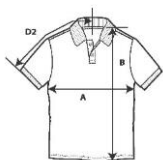

GILDAN®

8800B

DryBlend Youth Jersey Sport Shirt

DETAILS

Weight
Content
Yarn Count
Features

203.0 G/SqM (White 193.0 G/SqM)
50% Cotton, 50% Polyester
18/1
Contoured welt collar and cuffs
Clean finished placket with reinforced bottom box
2 woodtone buttons
Twin-needle bottom hem
DryBlend® technology: delivers moisture-wicking properties
Tear away label
Honduras
S-XL
S - XL 36 PIECES
7
28

Country of Origin
Sizes
Case Packs
Colours
SKU's

SPECIFICATIONS

Centimeters

	Tol-	Tol+	S	M	L	XL
Chest (A)	1.270	1.270	40.640	43.180	45.720	48.260
Length from HPS (B)	2.540	2.540	49.530	54.610	59.690	64.770
Sleeve length (Centre back) (D2)	1.905	1.905	36.830	38.100	40.640	41.910

Inches

	Tol-	Tol+	S	M	L	XL
Chest (A)	0.500	0.500	16.000	17.000	18.000	19.000
Length from HPS (B)	1.000	1.000	19.500	21.500	23.500	25.500
Sleeve length (Centre back) (D2)	0.750	0.750	14.500	15.000	16.000	16.500