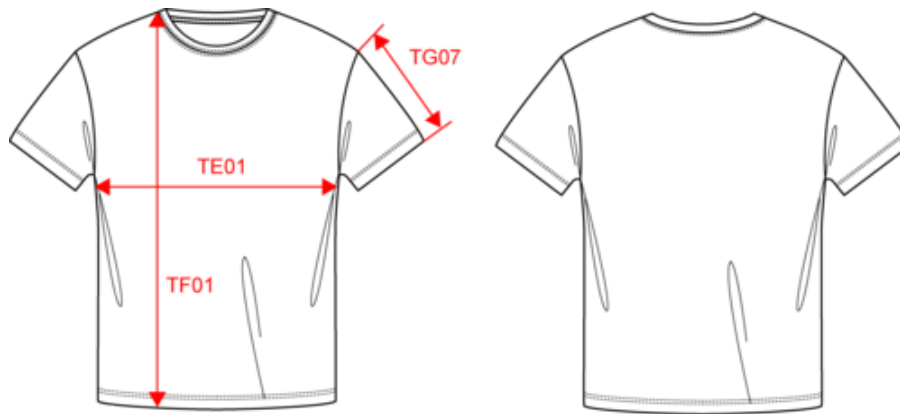

# KARIBAN

K3032IC

Organic 190IC crew neck T-shirt

Dimensions (cm)

Measurements in cm	XXS	XS	S	M	L	XL	XXL	3XL	4XL	5XL
TE01 - 1/2 chest width at 1.5cm below armhole	44.00	47.00	50.00	53.00	56.00	59.00	62.00	65.00	68.00	71.00
TF01 - Total height from HSP	66.00	68.00	70.00	72.00	74.00	76.00	78.00	80.00	82.00	84.00
TG07 - Short sleeve length	15.50	16.00	16.50	17.00	17.50	18.00	18.50	19.00	19.50	20.00