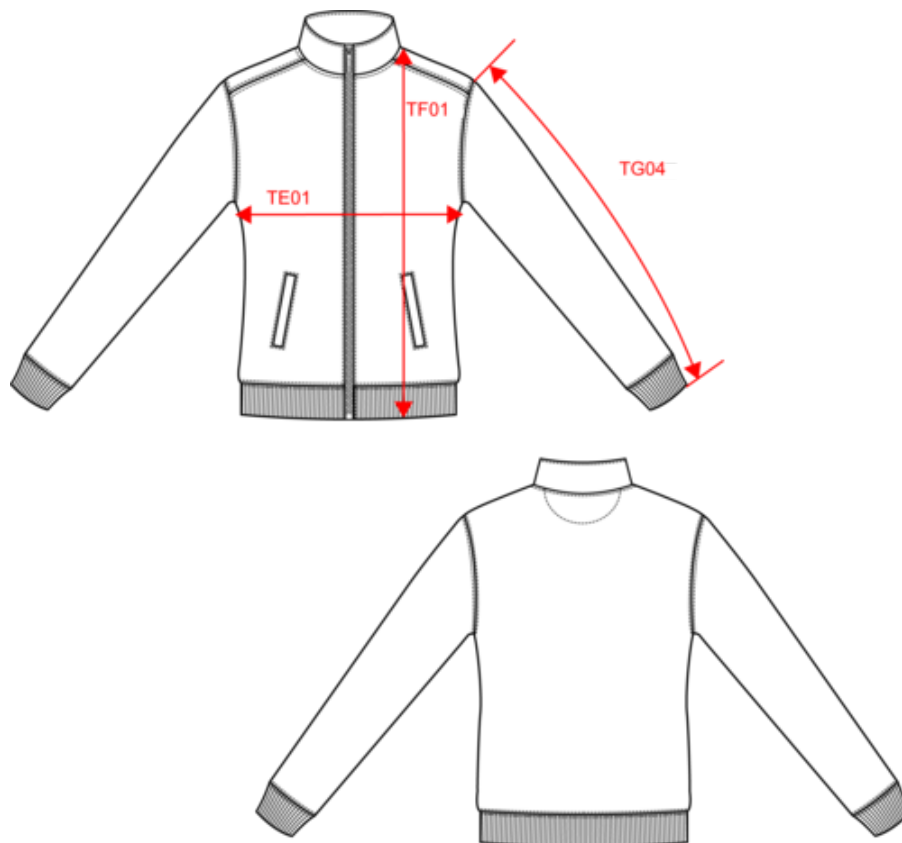

80% cotton/20% polyester. 100% cotton outer surface. LSF (Low Shrinkage Fleece: pre-shrunk fleece) treatment. 3-yarn brushed fleece in combed cotton. Slim fit. Straight sleeves. High neck. Matching plastic zip fastening. 2 zipped and piped side pockets. Half-moon finish at the neckline to facilitate decoration access inside the neckline. 1x1 ribbed cuffs and hem. Tear-away brand label.

Ladies fleece cadet jacket

Dimensions (cm)

Measurements in cm	XS	S	M	L	XL	XXL	3XL
TE01 - 1/2 chest width at 1.5cm below armhole	45.00	48.00	51.00	54.00	57.00	60.00	63.00
TF01 - Total height from HSP	61.00	63.00	65.00	67.00	69.00	71.00	73.00
TG02 - Long sleeve length	60.00	61.00	62.00	63.00	64.00	65.00	66.00