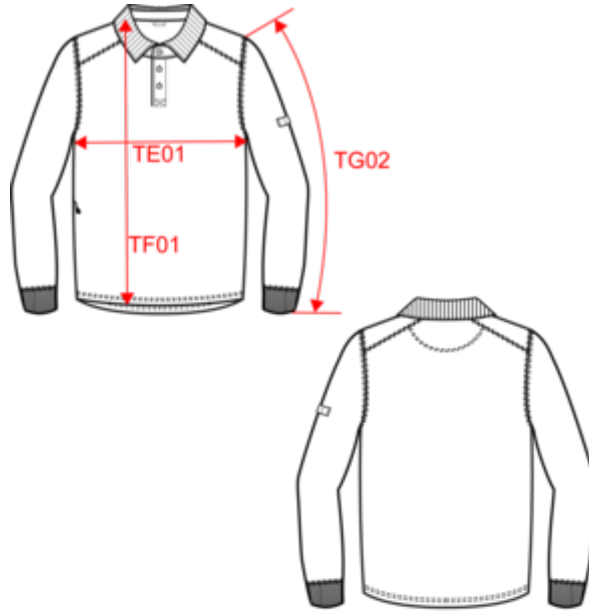

80% cotton/20% polyester. 3-thread fleece with LSF (Low Shrinkage Fleece) treatment. Washable at 60°C. Ribbed polo neck and cuffs. 3-button placket. Metal plastic-covered buttons ideal for the catering industry. Earphone access in the pocket and neckline loop for headphones. Invisible zipped pocket on right-hand side. Shoulder backing. Pen holder on left sleeve. Half-moon finish on back. Hanging loop at neck. Twin needle finishing at hem. Longer back for added comfort.

61051000

Black

Dark Grey

Navy

WK4000

Polo neck sweatshirt

Dimensions (cm)

Lorem ipsum

Measurements in cm	XS	S	M	L	XL	XXL	3XL	4XL	5XL
TE01 - 1/2 chest width at 1.5cm below armhole	50.00	53.00	56.00	59.00	62.00	65.00	68.00	71.00	74.00
TF01 - Total height from HSP	68.00	70.00	72.00	74.00	76.00	78.00	80.00	82.00	84.00
TG02 - Long sleeve length	63.00	64.00	65.00	66.00	67.00	68.00	69.00	70.00	71.00