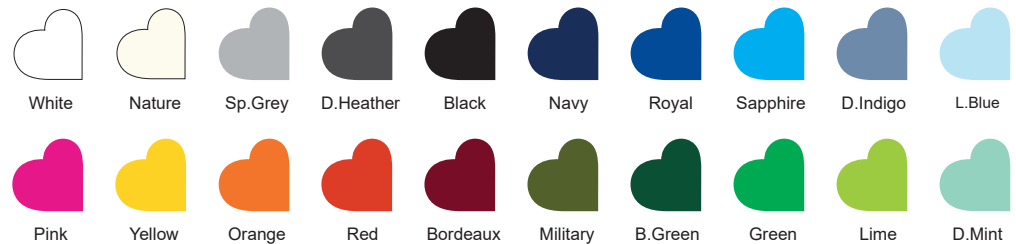

Neutral®

Certified Responsibility™

060001
MENS CLASSIC T-SHIRT

DESCRIPTION

Classic fitted / Regular short sleeves / Crew neck / Elastane rib knitted neckband / Neck tape / Ringspun combed cotton

COMPOSITION

100% Organic Fairtrade Cotton
Single Jersey Knit, 185 g/m²

SIZES

S-M-L-XL-2XL-3XL

COLOURS

MEASUREMENTS

Size	S	M	L	XL	2XL	3XL
½ Width	48	51	54	57	60	63
Full length	69	72	75	78	81	84

CERTIFICATES

License no. DK078048