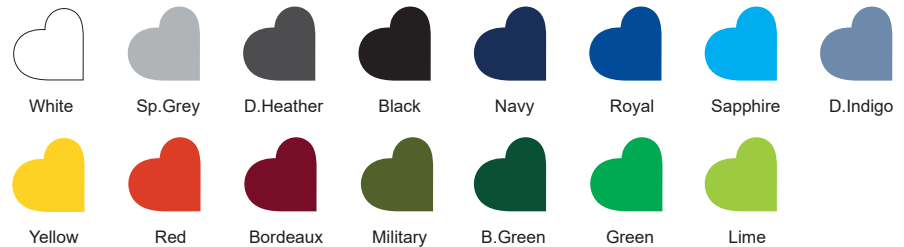

## DESCRIPTION

Loose, casual fit / Regular short sleeves /  
Crew neck / Elastane rib knitted neckband /  
Neck tape / Ringspun combed cotton

## SIZES

**All Colours:** XS-S-M-L-XL-2XL-3XL

**White and Black:** XS-S-M-L-XL-2XL-3XL-4XL-5XL

## COLOURS