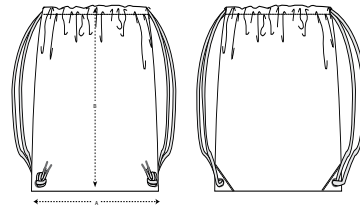

UNISEX BAGS
GYM BAG

STAU763

Woven gym bag

Canvas
80% Recycled cotton, 20% Recycled polyester
300 GSM

- Top edge double folded for strength and clean finish
- Reinforcing bartack at tunnel openings
- Heavy drawcord straps with knot at ends
- Gun metal eyelets and drawcord tipping
- Reinforcing triangles at bottom corners

OS

WHITES

COLORS

ESSENTIAL
HEATHERS

Size guide

SIZES		OS
A	Width	37
B	Length	43

Printing Specifications

Fits all kinds of print techniques. Please download our printing guide for details.

Wash similar colours together, do not iron on print, wash and iron inside out.

STANLEY/STELLA