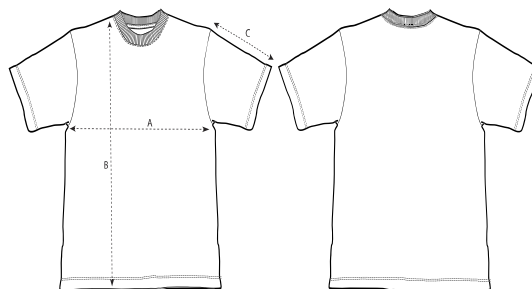

Whites

Colors

Essential Heathers

Special Heathers

Size Guide

Sizes	XXS	XS	S	M	L	XL	XXL	3XL
A Half Chest	47.5	49.5	51.5	55.5	58.5	61.5	65.5	69.5
B Body Length	64	67	71	75	77	79	81	83
C Sleeve Length	20	21	22.5	24	24.5	25	25.5	26

Packing

Sizes	XXS	XS	S	M	L	XL	XXL	3XL
Pieces/bag	1	1	1	1	1	1	1	1
Pieces/box	25	50	50	50	50	50	50	25