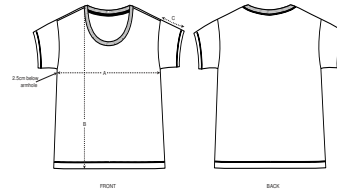

WOMEN T-SHIRTS
STELLA CHILLER

STTW036

The women's scoop neck relaxed fit t-shirt

Single Jersey
100% Organic ring-spun combed cotton
120 GSM

- Set-in sleeve
- Dropped shoulder
- 1x1 rib at neck collar
- Inside back neck tape in single jersey
- Sleeve hem and bottom hem with narrow double topstitch

RELAXED FIT

XS	S	M	L	XL
----	---	---	---	----

Size guide

SIZES		XS	S	M	L	XL
A	Half Chest	46	48.5	51.5	54.5	57.5
B	Body Length	58	60	62	64	65
C	Sleeve Length	11	11	12	12	13

Printing Specifications

Fits all kinds of print techniques. Please download our printing guide for details.